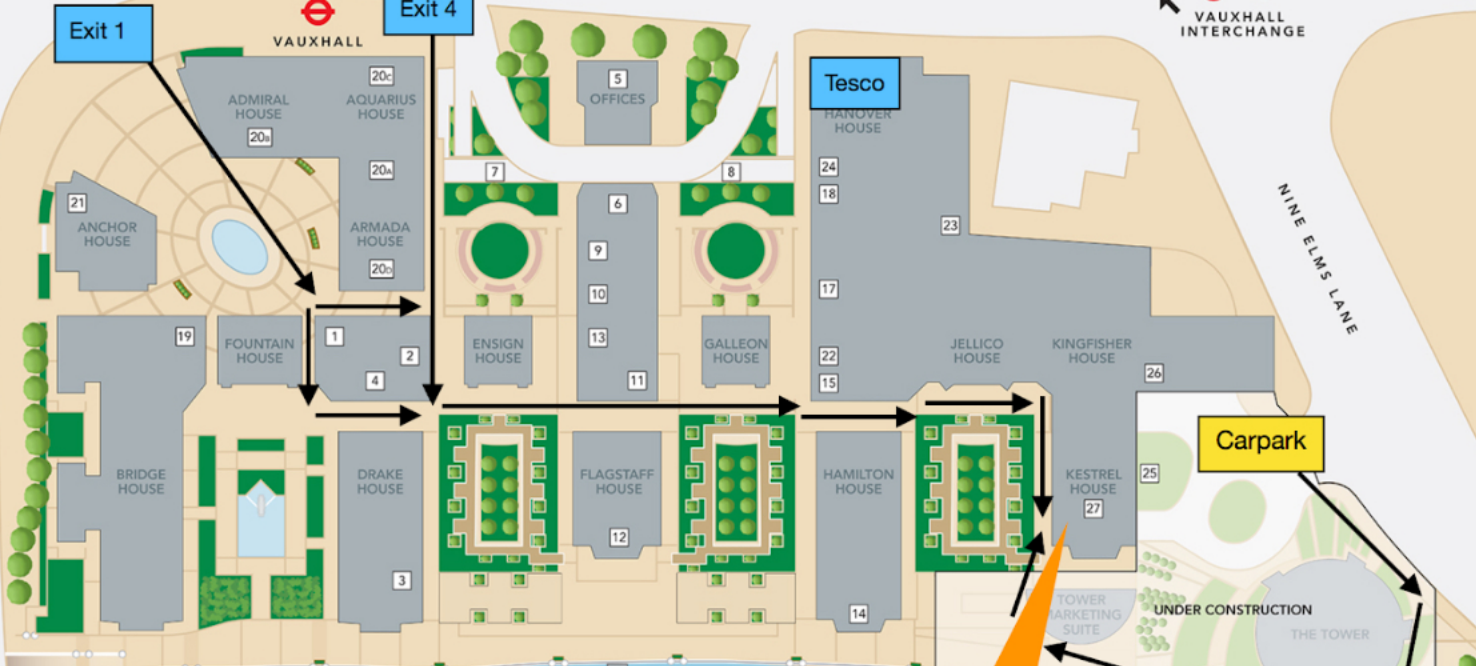

VAUXHALL BRIDGE

WANDSWORTH ROAD

Exit 1

Exit 4

VAUXHALL

NINE ELMS LANE

RIVER THAMES

Carpark

UNDER CONSTRUCTION
THE TOWER